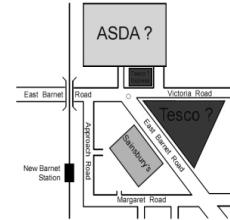

Public Meeting

ASDA Planning Application

ASDA Supermarket Planning Application

Listen to the speakers
Ask your questions!

Speakers Invited:

- **ASDA**
- **Local Councillors**
- **Council Officers**
- **Theresa Villiers MP**
- **Save New Barnet**

Please Note: The Church has a capacity of 250 and this limit will be strictly observed. If you turn up late you may be refused entry.

Date: 19 March 2009
Time: 7.30pm
(doors open 7.15pm)
Location: St James Church East Barnet Rd

Barnet Council refused to hold a public meeting, so the New Barnet Community Association decided we would step into the breach. We want to give the residents of New Barnet a chance to understand the scheme in more detail and ask questions. All views are welcome. We will video the meeting and will post a link on our website so you can view the meeting at a later date.

ASDA Supermarket Planning Application

Listen to the speakers
Ask your questions!

Speakers Invited:

- **ASDA**
- **Local Councillors**
- **Council Officers**
- **Theresa Villiers MP**
- **Save New Barnet**

Please Note: The Church has a capacity of 250 and this limit will be strictly observed. If you turn up late you may be refused entry.

Date: 19 March 2009
Time: 7.30pm
(doors open 7.15pm)
Location: St James Church East Barnet Rd

Barnet Council refused to hold a public meeting, so the New Barnet Community Association decided we would step into the breach. We want to give the residents of New Barnet a chance to understand the scheme in more detail and ask questions. All views are welcome. We will video the meeting and will post a link on our website so you can view the meeting at a later date.

www.newbarnet.org.uk

www.newbarnet.org.uk