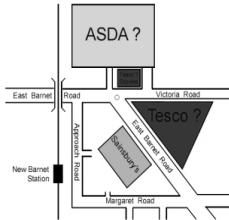

Public Meeting

ASDA Planning Application