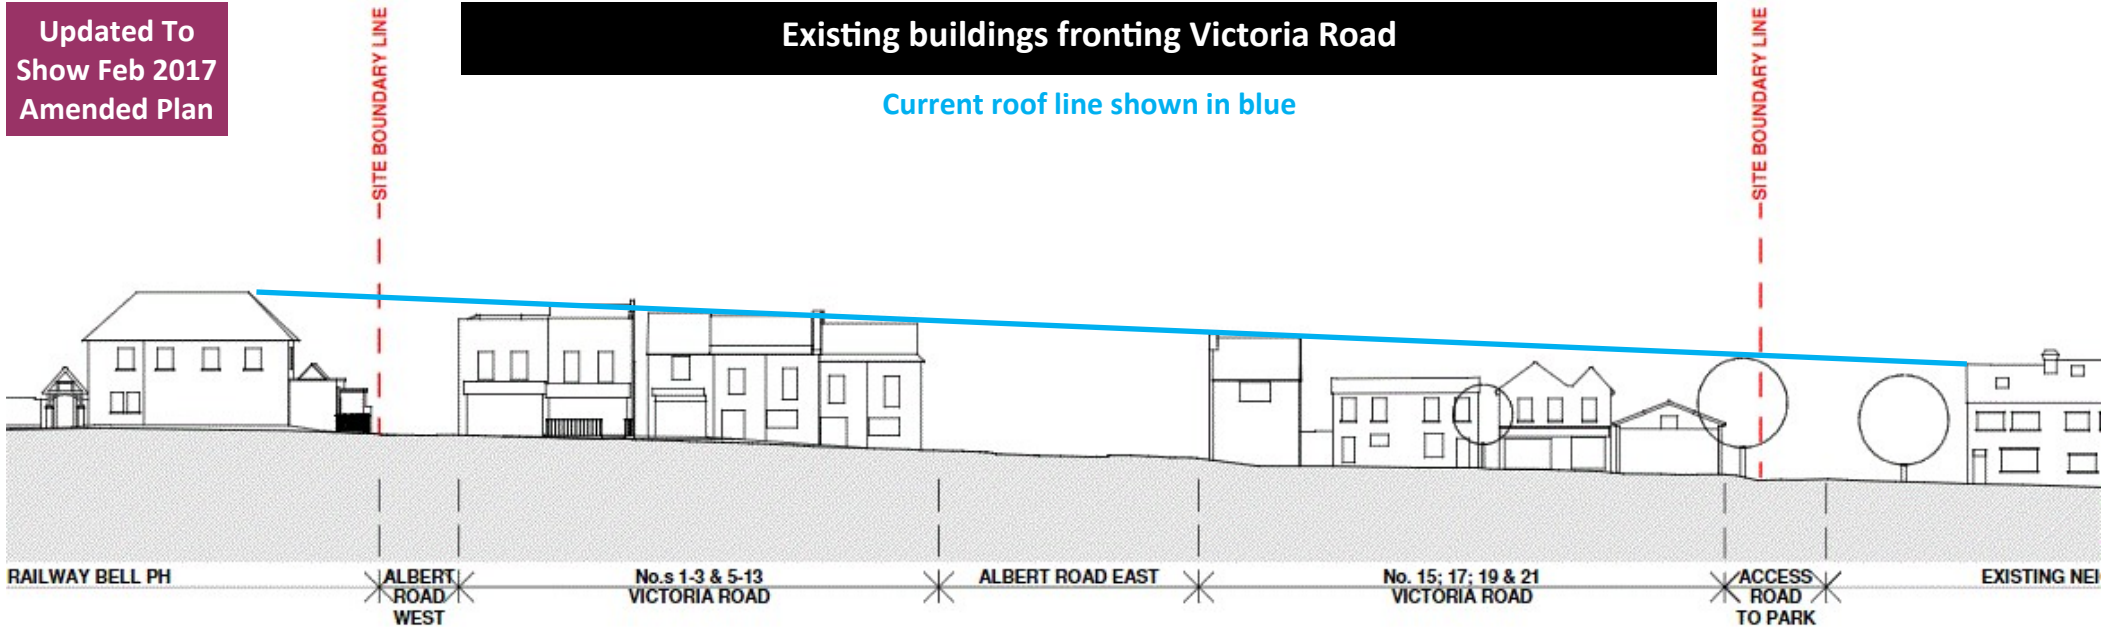

Updated To  
Show Feb 2017  
Amended Plan

## Existing buildings fronting Victoria Road

Current roof line shown in blue

*Railway  
Bell  
Pub*

*Footpath to  
Victoria Rec  
Ground*      *25  
Victoria  
Road*

## Proposed buildings fronting Victoria Road

Current roof line shown in blue